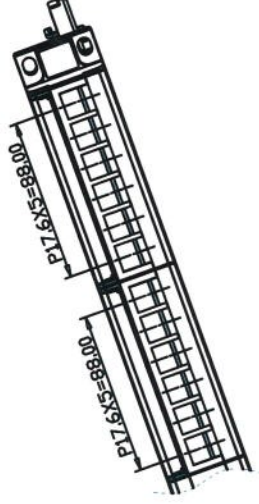

Distribution panel 24-Port, 1U, 19" RAL9005 black, angled

The angled panel is for the assembly up to 24 keystones designed
The marking fields are equipped with a transparent plastic cover
The rear-sided cable management bracket provides a solution for a clean and clear cable management.

Details:

- angled front for clear cable management
- distribution panel for 24 keystones
- marking fields with transparent cover
- integrated cable management and earthing cable
- 1U
- RAL9005, black
- Depth: 89 mm (without cable management)
205 mm (with cable management)

Material:

- Front : PC, black
- Bracket front : SPCC steel, 1,8 mm, black
- Bracket rear-sided : SPCC Steel, 1,8 mm, zinc plating

| | | | |
|---------|----------|---|-----------------|
| Created | Date | Distribution panel 24-Port, 1U, 19"RAL9005 black, angled | |
| BT | 21.06.13 | Last rev. | Date |
| BT | 21.06.13 | | Art.No.:37592.1 |