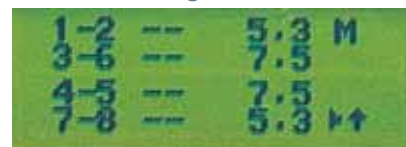

LANsmart is a hi-tech, multifunctional network cable tester. In addition to detecting basic wire connections like open, short, miss-wired and split pairs, it can also measure the cable length using TDR (Time Domain Reflectometers) technology in real time. LANsmart displays the results in pin-to-pin format. When there is any open/short fault in the cable, LANsmart will detect, locate, and display the fault. LANsmart can also send out audio signals to help find the corresponding cables; users can also send out auto negotiation signals to find out the corresponding hub/switch ports.

LANSmart is compact, ergonomic, and easy to operate. Its advance functionalities and versatility make LANsmart an ALL-IN-ONE tester suitable for all professional technicians and installers.

Features:

- Incorporates of TDR (Time Domain Reflectometer) Technology
- Tests for shorts, opens, miss-wires, reversals, split pairs, and shield continuity
- Built-in PORTfinder to locate corresponding sockets on hub/switch
- Measures length on UTP and STP cable without remotes
- Velocity of Propagation Adjustable Calibrate ability for non-standard cables to increase measuring accuracy
- Locates problems in both meter (m) and feet (ft) standards

NEW

Length test

Tone Generator

- Tone Generator sends signals to either all or selected pin conductor/s.
- Test results displayed in pin-to-pin/Wiremap format
- Compatible with any twisted pair of category 3/4/5 and 6 cables
- Battery operated, compact and easy to use