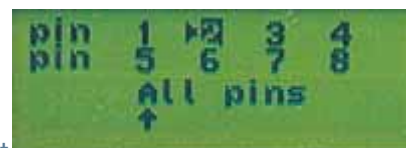

LANsmart is a hi-tech, multifunctional network cable tester. In addition to detecting basic wire connections like open, short, miss-wired and split pairs, it can also measure the cable length using TDR (Time Domain Reflectometers) technology in real time. LANsmart displays the results in pin-to-pin format. When there is any open/short fault in the cable, LANsmart will detect, locate, and display the fault. LANsmart can also send out audio signals to help find the corresponding cables; users can also send out auto negotiation signals to find out the corresponding hub/switch ports.

LANSmart is compact, ergonomic, and easy to operate. Its advance functionalities and versatility make LANsmart an ALL-IN-ONE tester suitable for all professional technicians and installers.

Features:

- Incorporates of TDR (Time Domain Reflectometer) Technology
- Tests for shorts, opens, miss-wires, reversals, split pairs, and shield continuity
- Built-in PORTfinder to locate corresponding sockets on hub/switch
- Measures length on UTP and STP cable without remotes
- Velocity of Propagation Adjustable Calibrate ability for non-standard cables to increase measuring accuracy
- Locates problems in both meter (m) and feet (ft) standards

NEW

Length test

Tone Generator

- Tone Generator sends signals to either all or selected pin conductor/s.
- Test results displayed in pin-to-pin/Wiremap format
- Compatible with any twisted pair of category 3/4/5 and 6 cables
- Battery operated, compact and easy to use