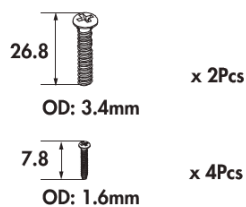

HDMI™ Wall Plate

Art. No.: AH0017
AH0018

AH0018

Package Contents:

- » Wall Plate
- » HDMI Coupler
- » Screw Package

Package Information:

Art-No.	Packing Dimension	Packing Weight	Carton Dimension	Carton Q'ty	Carton Weight
AH0017	132x132x10 mm	0.0439 kg	550x440x320 mm	250 pcs	13 kg
AH0018	132x132x10 mm	0.0534 kg	550x440x320 mm	250 pcs	15.5 kg