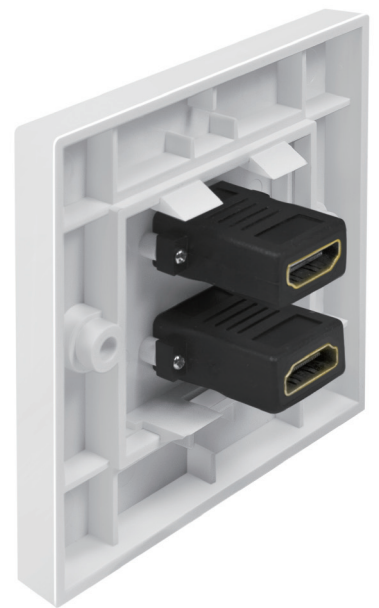

LogiLink®

HDMI™ Wall Plate

Art. No.: AH0017
AH0018

This HDMI™ Wall Plate is designed to fit the standard size for commercial and residential settings. Ideal for custom HDMI™ installation and providing you with a professional looking wall.

Features:

- » HDMI wall plate 86x86 mm
- » Supports HDMI High Speed with Ethernet
- » Gold plated contacts, shielded
- » Color: Snow White RAL9003
- » Unassembled

Art-No.	HDMI Port	EAN Code
AH0017	1	4052792061611
AH0018	2	4052792061628

HDMI™ Wall Plate

Art. No.: AH0017
AH0018

AH0018

Package Contents:

- » Wall Plate
- » HDMI Coupler
- » Screw Package

Package Information:

Art-No.	Packing Dimension	Packing Weight	Carton Dimension	Carton Q'ty	Carton Weight
AH0017	132x132x10 mm	0.0439 kg	550x440x320 mm	250 pcs	13 kg
AH0018	132x132x10 mm	0.0534 kg	550x440x320 mm	250 pcs	15.5 kg