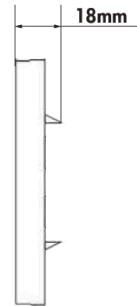

Features:

- » HDMI wall plate 86x86 mm
- » Supports HDMI High Speed with Ethernet
- » Gold plated contacts, shielded
- » Color: Snow White RAL9003
- » Unassembled

Art-No.	HDMI Port	EAN Code
AH0017	1	4052792061611
AH0018	2	4052792061628

HDMI™ Wall Plate

Art. No.: AH0017
AH0018

AH0018

Package Contents:

- » Wall Plate
- » HDMI Coupler
- » Screw Package

Package Information:

Art-No.	Packing Dimension	Packing Weight	Carton Dimension	Carton Q'ty	Carton Weight
AH0017	132x132x10 mm	0.0439 kg	550x440x320 mm	250 pcs	13 kg
AH0018	132x132x10 mm	0.0534 kg	550x440x320 mm	250 pcs	15.5 kg