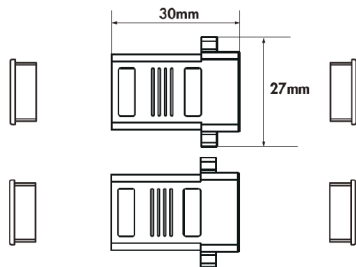

HDMI™ Wall Plate

Art. No.: AH0017
AH0018

AH0018

Package Contents:

- » Wall Plate
- » HDMI Coupler
- » Screw Package

Package Information:

Art-No.	Packing Dimension	Packing Weight	Carton Dimension	Carton Q'ty	Carton Weight
AH0017	132x132x10 mm	0.0439 kg	550x440x320 mm	250 pcs	13 kg
AH0018	132x132x10 mm	0.0534 kg	550x440x320 mm	250 pcs	15.5 kg