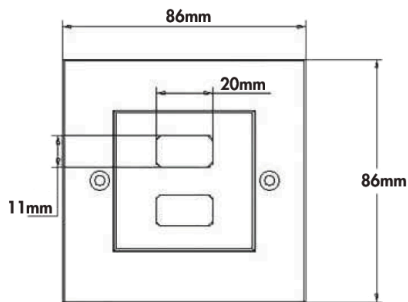

HDMI™ Wall Plate

Art. No.: AH0017
AH0018

AH0018

Package Contents:

- » Wall Plate
- » HDMI Coupler
- » Screw Package

Package Information:

Art-No.	Packing Dimension	Packing Weight	Carton Dimension	Carton Q'ty	Carton Weight
AH0017	132x132x10 mm	0.0439 kg	550x440x320 mm	250 pcs	13 kg
AH0018	132x132x10 mm	0.0534 kg	550x440x320 mm	250 pcs	15.5 kg