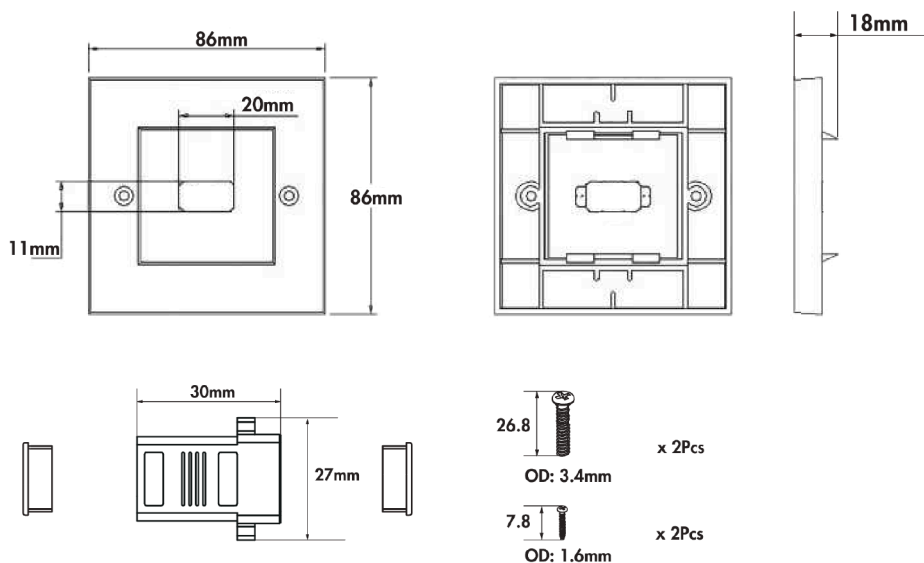

AH0017

RoHS
compliant

*The specifications and pictures are subject to change without prior notice.
*All trade names referenced are the registered trademarks of their respective owners.

Made in China