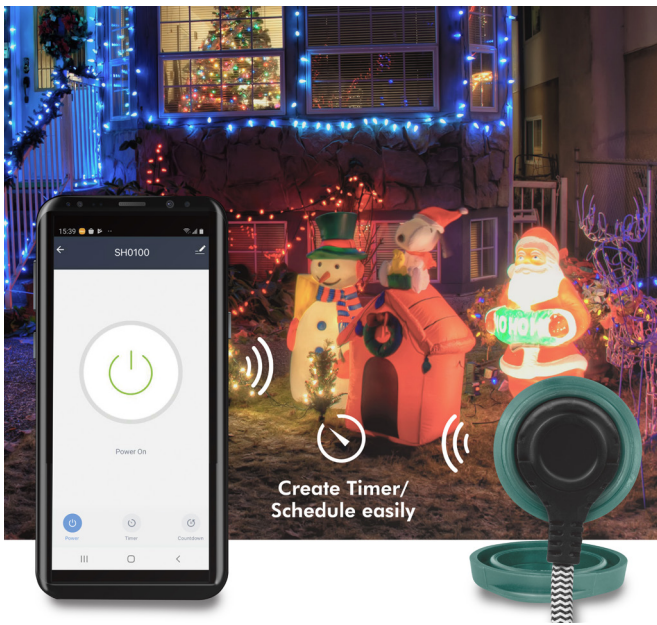

LogiLink®

Wireless Outdoor Smart Plug

Art. No.: SH0100

Build Your Smart Home

Manage indoor/outdoor devices, such as party lighting, garden sprinkler or Christmas decoration via free smartphone app using Wi-Fi connection.

App Remote Control

Smart Plug can be controlled through your existing Wi-Fi network via the free *Smart Life* or *Megos Smart Home* app.

Smart Life

Megos Smart Home

Download the free APP from the App Store or Google Play store.

Wi-Fi
2,4 GHz

230 V/16 A
3680 W

Over-current
Protection

IP44

With Safety
Shutter

Set Your Unique Schedule and Timer

Create a schedule or timer to power on/off any of your electronics or appliances.

Control Your Appliances from Anywhere

Turn on/off connected electronics wherever you are through your smartphone at any time.

Works with Amazon Alexa and Google Home

Manage your devices through voice control to make your life effortless.

Specifications: