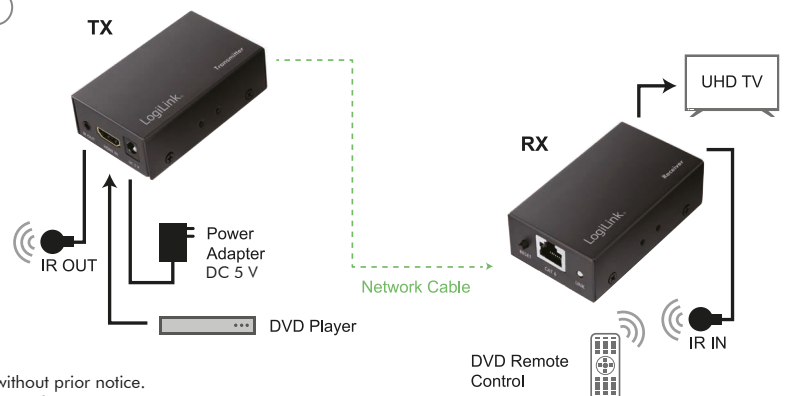

LogiLink®

HDMI Extender Set Over Network Cable

1080p/60 Hz, Extend up to 60 m

Art. No.: HD0023

Allows you to extend HDMI video and audio signals by up to 60 m over a networking cable with Full HD resolution. Two bidirectional infrared units (transmitter, receiver) are included, which can be used to remote control the connected input source.

Features:

- » Extend stable and clear video/audio over a Cat. 6/7/8 cable, distance up to 60 m
- » Supports resolution up to 1080p/60 Hz and Full 3D
- » Bandwidth: 2.25 Gbit/s at 225 MHz per channel (8.16 Gbit/s total)
- » Compliant with HDCP 1.3
- » Supports DDC (Display Data Channel) and CEC (Consumer Electronics Control)
- » Supports uncompressed audio such as LPCM 7.1
- » Supports compressed audio such as DTS, Dolby Digital (including DTS-HD Master Audio and Dolby TrueHD)
- » Features IR return which enables you to control the video source from your video destination
- » Supports Power over Cable (PoC), this HDMI extender set works with only one power adapter (DC 5V)

Transmitter

(a) (b) (c)

(d) (e) (f)

Receiver

(g) (h) (c)

(d) (e) (f)

- (a) IR Out: IR signal output port
- (b) HDMI In: connect to HDMI source device
- (c) Connect to DC 5 V power supply (only one unit is required)
- (d) Reset (equalizer): automatically to adjust the signal to match the cable length
- (e) Ethernet Ports: Connects Transmitter (TX) to Receiver (RX) via network cable
- (f) Link LED indicator
- (g) IR In: IR signal input port
- (h) HDMI Out: connect to HDMI display device

1080p
Full HD

3D
Support

HDCP
Support

DVD Remote
Control

*Do not connect to PoE switches and other PoE devices.

*The specifications and pictures are subject to change without prior notice.

*All trade names referenced are the registered trademarks of their respective owners.