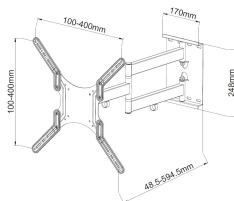

DATASHEET

Wall bracket for LCD TV LED 23" - 55" Ultra Slim black

General data

- Compact design bracket, ideal for thin TV
- Robust fastening plate
- The new tilting system allows adjusting the angle of -2° to $+12^\circ$
- A lateral adjustment of $\pm 2^\circ$ ensures leveling even after hanging the TV

Features

- Universal bracket for thin TV 23"-55"
- Supports VESA up to 400x400 mm
- Maximum weight supported: 45 kg
- Possibility of mounting angle

Specifications

- Inclination from -2° to $+12^\circ$

This datasheet was created automatically on 11-03-2024 . Technical changes reserved.

DATASHEET

Wall bracket for LCD TV LED 23" - 55" Ultra Slim black

- Horizontal orientation: 180°
- Minimum distance from the wall: 48 mm
- Maximum distance from the wall: 590 mm
- Dimensions: 170 x 248 x (48-590) mm
- With cable management
- Color: Black

Package Contents

- Support TV Wall
- Mounting material
- Instruction Manual

Allgemeine Daten

Suitable for | Television set

Available variants

ArtNr.	Bezeichnung
ICA-PLB-136M	Wall bracket for LCD TV LED 23" - 55" Ultra Slim black