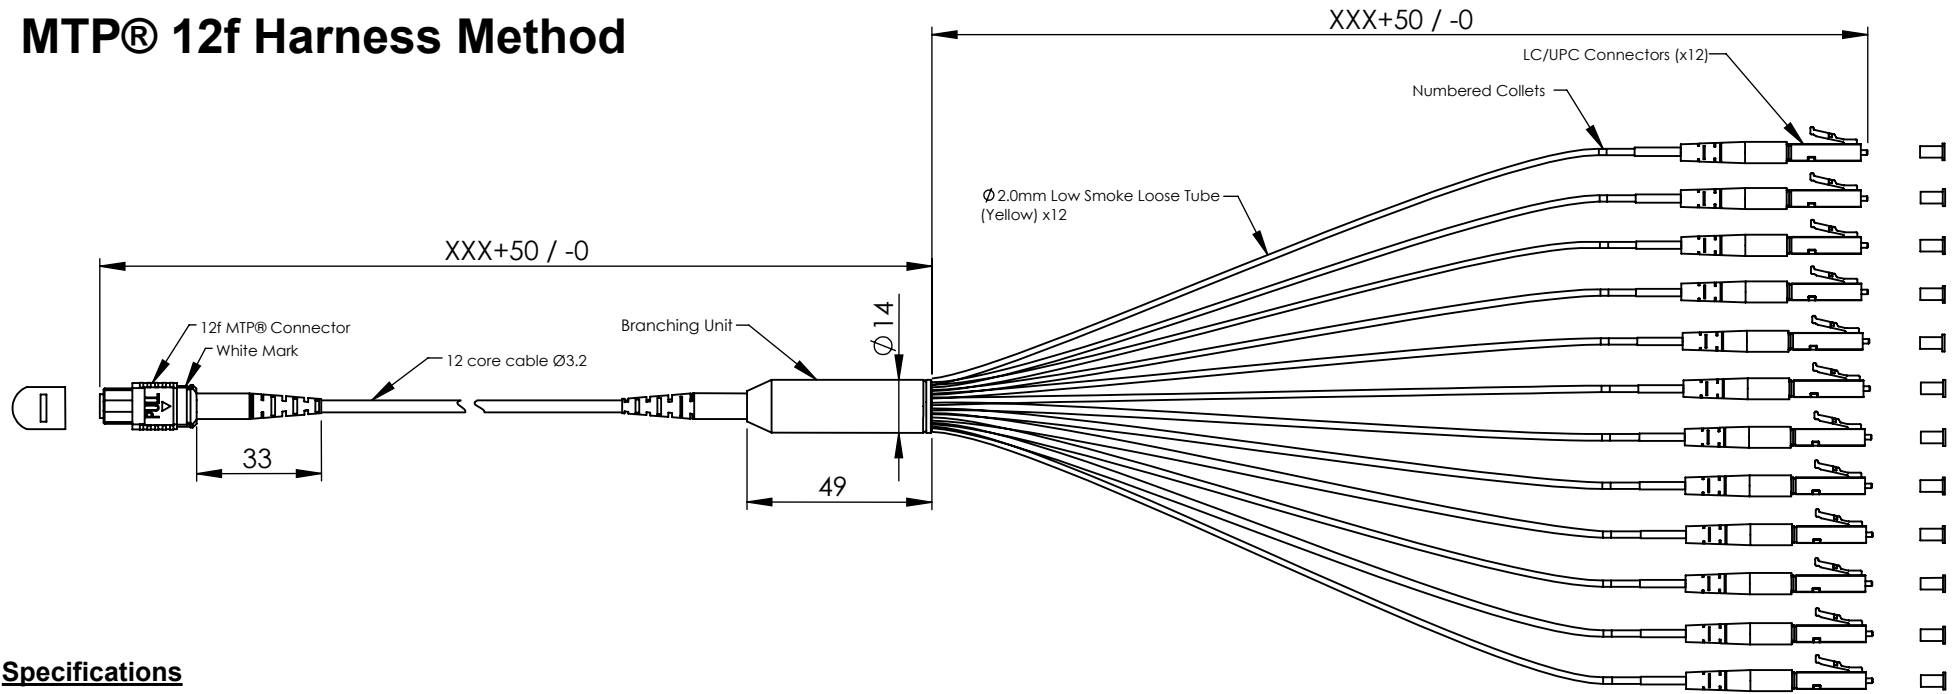

# MTP® 12f Harness Method

## Specifications

Cable type:  
 OM3 - Aqua  
 OM4 - Aqua  
 OS2 - Yellow

Packaging:  
 1-49mtrs coiled, packed in zip  
 seal bags and 50+ on a reel

Connector Mating	IL Typical	IL Max	Return Loss
MTP® MM Standard	0.20dB	0.75dB	N/A
MTP® MM Elite	0.10dB	0.35dB	N/A
MTP® SM Standard	0.15dB	0.75dB	>60dB
MTP® SM Elite	0.10dB	0.35dB	>60dB

ISSUE NO:	1	2	3	4	5	6	Customer
Date	08/01/14	12/05/16					
Checked by	P.Davenport	P.Davenport					
Product App.	B.Williams	B.Williams					
Approved by							
Drawn	Material		Finish		Tolerances unless otherwise Stated	Title	Drawing Number
G.Hilditch	RoHS compliant				All Dimensions in millimeters	MTP® 12f Harness Method	DN-0976
Scale							
1:2							