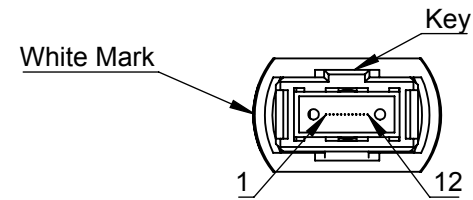

Dx Clip Method			
Type A		Type B	
1	12	1	7
2	11	2	8
3	10	3	9
4	9	4	10
5	8	5	11
6	7	6	12

ISSUE NO:	1	2	3	4	5	6	Customer
Date	08/01/14	12/05/16					
Checked by	P.Davenport	P.Davenport					
Product App.	B.Williams	B.Williams					
Approved by							
Drawn	Material		Finish		Tolerances unless otherwise Stated	Title	Drawing Number
G.Hilditch	RoHS compliant				All Dimensions in millimeters	MTP® 12f Harness Method	DN-0976
Scale							
1:2