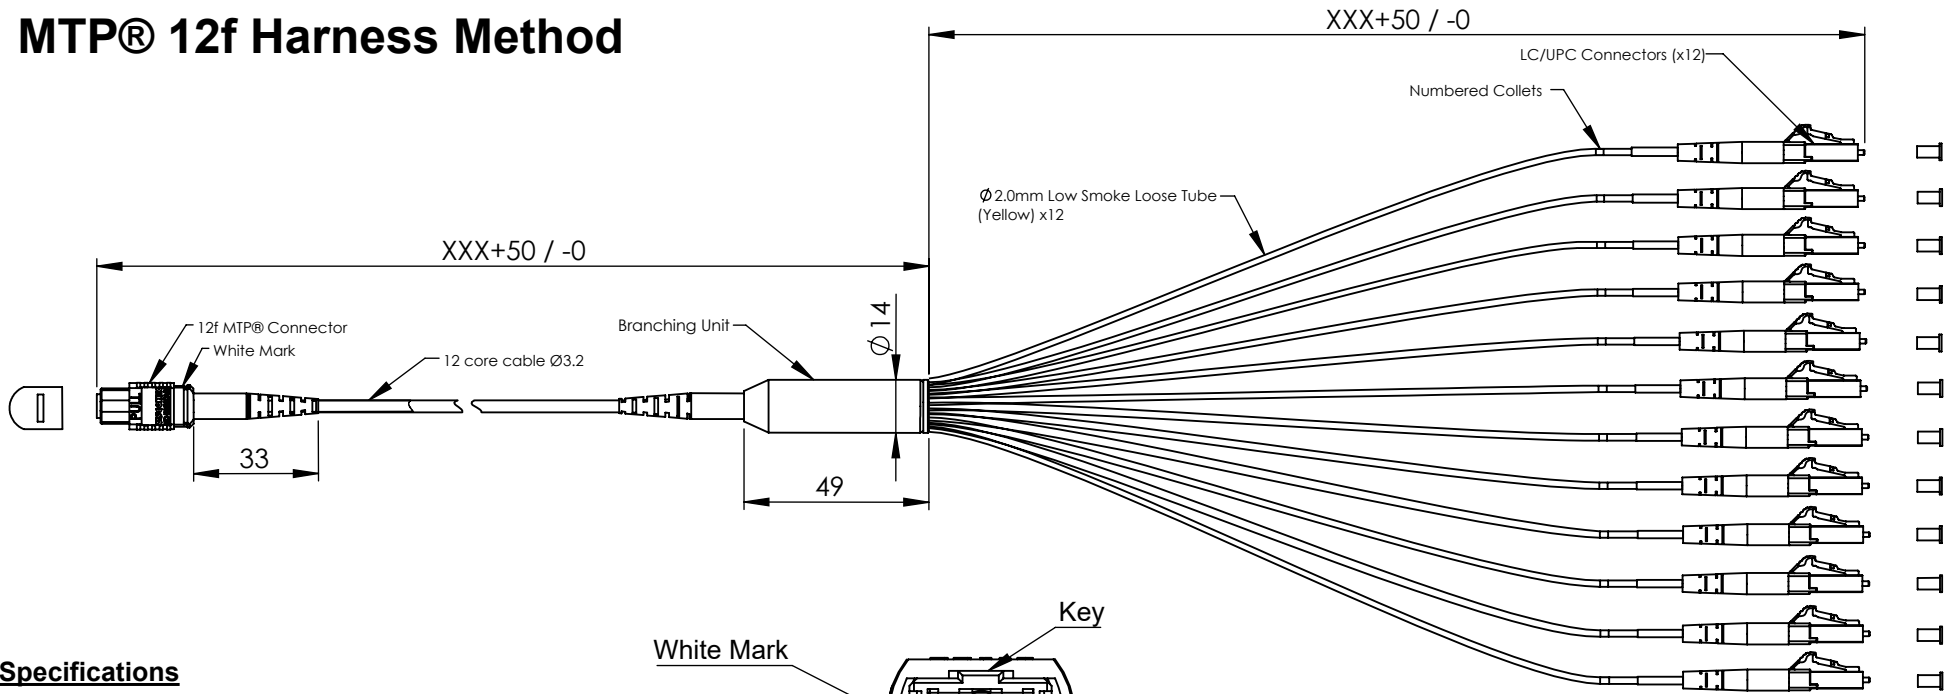

# MTP® 12f Harness Method

## Specifications

Cable type:  
 OM3 - Aqua  
 OM4 - Aqua  
 OS2 - Yellow

Packaging:  
 1-49mtrs coiled, packed in zip seal bags and 50+ on a reel

ch	Colour	Numbered Collets
#1	Blue	1
#2	Orange	2
#3	Green	3
#4	Brown	4
#5	Slate	5
#6	White	6
#7	Red	7
#8	Black	8
#9	Yellow	9
#10	Violet	10
#11	Rose(Pink)	11
#12	Aqua	12

Dx Clip Method			
Type A		Type B	
Clip Side B	Clip Side A	Clip Side B	Clip Side A
1	12	1	7
2	11	2	8
3	10	3	9
4	9	4	10
5	8	5	11
6	7	6	12

Connector Mating	IL Typical	IL Max	Return Loss
MTP® MM Standard	0.20dB	0.75dB	N/A
MTP® MM Elite	0.10dB	0.35dB	N/A
MTP® SM Standard	0.15dB	0.75dB	>60dB
MTP® SM Elite	0.10dB	0.35dB	>60dB

ISSUE NO:	1	2	3	4	5	6	Customer	
Date	08/01/14	12/05/16	18/01/2021					
Checked by	P.Davenport	P.Davenport	K.Thomas					
Product App.	B.Williams	B.Williams	B.Williams					
Approved by			M.Lenihan					
Drawn	Material	Finish		Tolerances unless otherwise Stated			Title	Drawing Number
L.Smith	RoHS compliant			All Dimensions in millimeters			MTP® 12f Harness Method	DN-0976
Scale								
1:2								