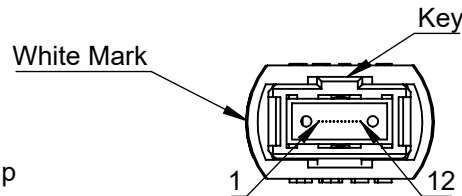

# MTP® 12f Harness Method

## Specifications

Cable type:  
 OM3 - Aqua  
 OM4 - Aqua  
 OS2 - Yellow

Packaging:  
 1-49mtrs coiled, packed in zip seal bags and 50+ on a reel

ch	Colour	Numbered Collets
#1	Blue	1
#2	Orange	2
#3	Green	3
#4	Brown	4
#5	Slate	5
#6	White	6
#7	Red	7
#8	Black	8
#9	Yellow	9
#10	Violet	10
#11	Rose(Pink)	11
#12	Aqua	12

Dx Clip Method			
Type A		Type B	
Clip Side B	Clip Side A	Clip Side B	Clip Side A
1	12	1	7
2	11	2	8
3	10	3	9
4	9	4	10
5	8	5	11
6	7	6	12

Connector Mating	IL Typical	IL Max	Return Loss
MTP® MM Standard	0.20dB	0.75dB	N/A
MTP® MM Elite	0.10dB	0.35dB	N/A
MTP® SM Standard	0.15dB	0.75dB	>60dB
MTP® SM Elite	0.10dB	0.35dB	>60dB