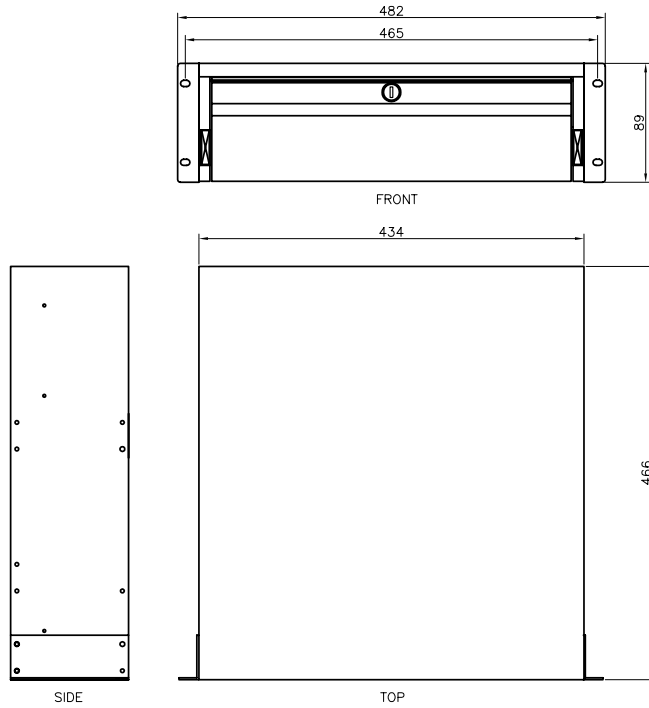

### Technical Features

Pull-out drawer for storage of documents, 2U

Lockable with two keys, and include rack screws

Material: 1.2mm Steel

Max. Static Load: 35kg

Dimensions: 482 x 466 x 89mm

Color: RAL9004 black

## Technical Drawing